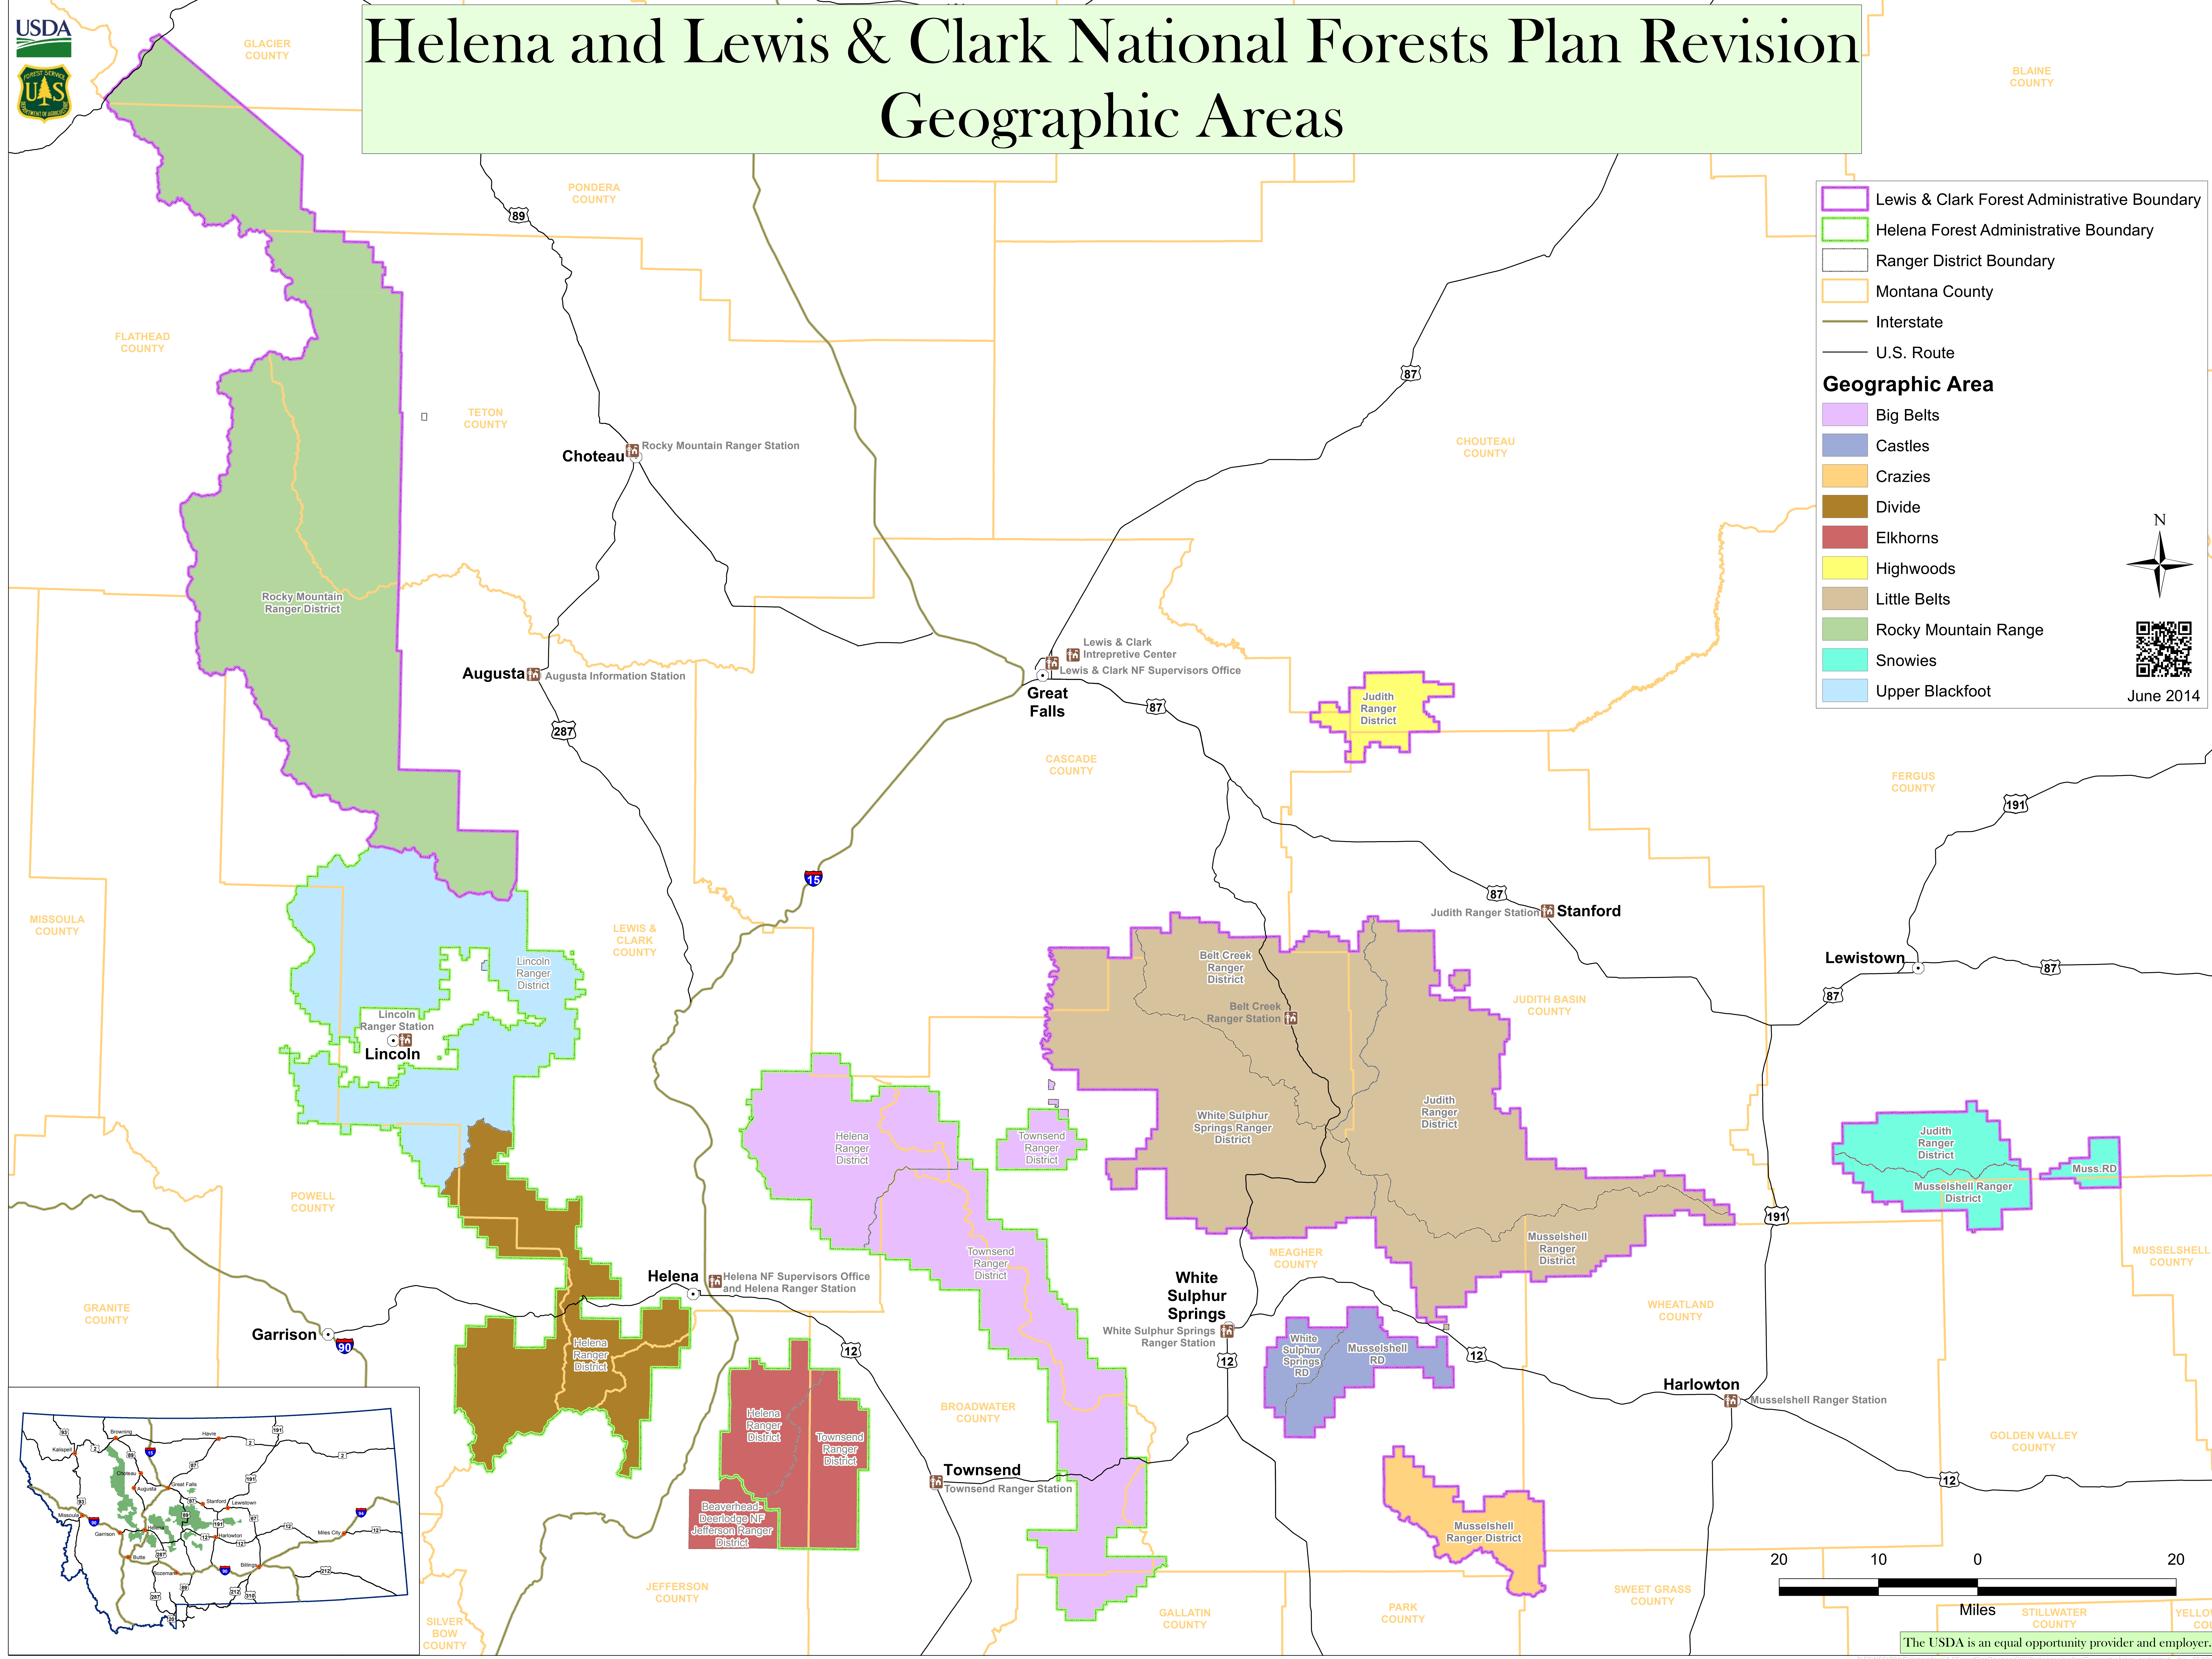

Helena and Lewis & Clark National Forests Plan Revision

Geographic Areas

Legend

- Lewis & Clark Forest Administrative Boundary
- Helena Forest Administrative Boundary
- Ranger District Boundary
- Montana County
- Interstate
- U.S. Route

Geographic Area

- Big Belts
- Castles
- Crazies
- Divide
- Elkhorns
- Highwoods
- Little Belts
- Rocky Mountain Range
- Snowies
- Upper Blackfoot

June 2014